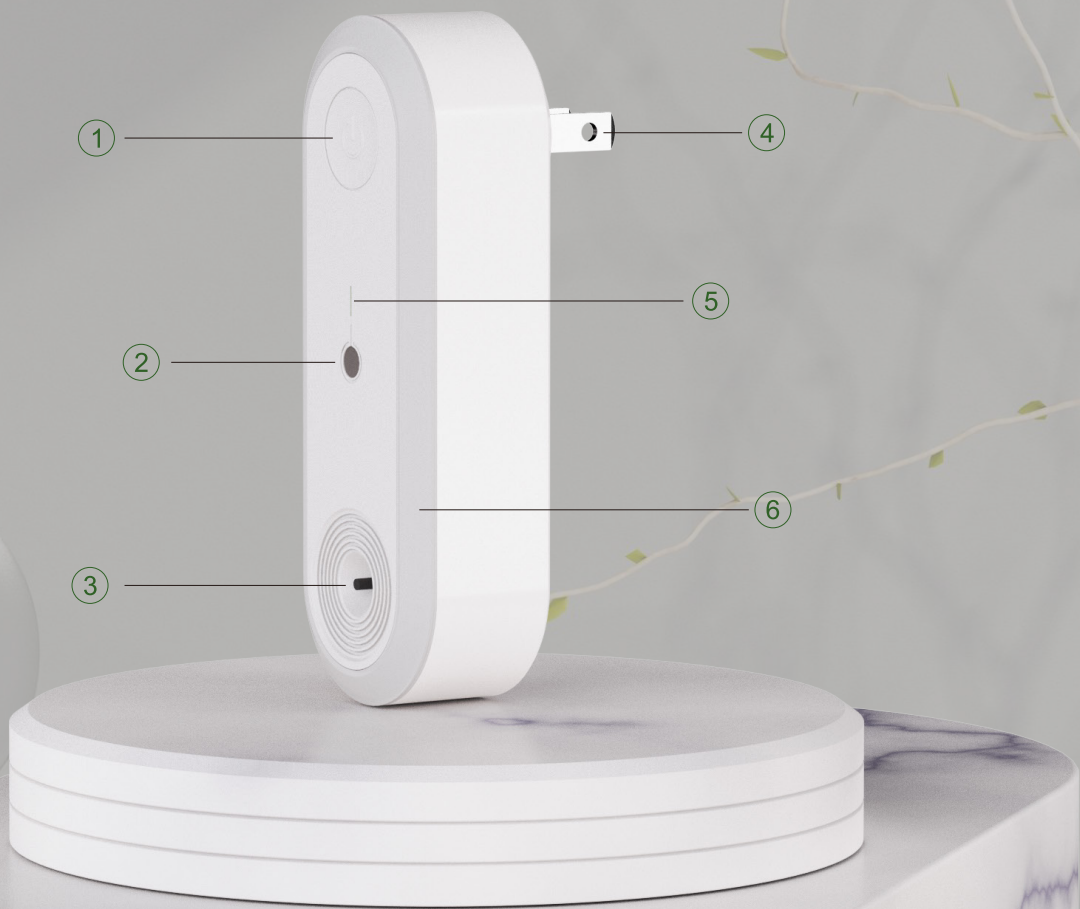

## Light Sensor + Touch Switch

**Light sensor:** The night light has a built-in light sensor, which will automatically turn on and off with the intensity of ambient light.

**Touch Switch:** The night light is equipped with a touch switch, you can long press the touch switch to control the brightness of the night light, and a single touch can control the night light to turn on and off.

Light Sensing

One button to control light

## Product Details

The night light function of the two models is the same, the normal type has no negative ion emitter. ③

- ① Touch Switch
- ② Light Sensor
- ③ Negative Ion Emitter
- ④ Standard Plug
- ⑤ Work Indicator
- ⑥ Low Power LED Light